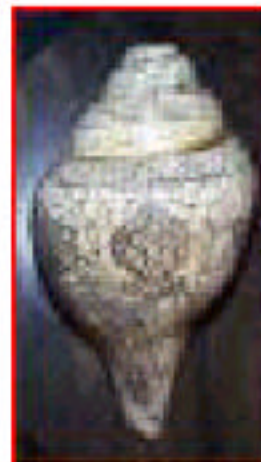

conch shell

*Conch shells make a loud noise when you blow into them, and have been used to warn people of danger.

*This reminds Buddhists to help people from the dangers of life.

conch shells

*Conch shells make a loud noise that can be heard far away.
*Buddhists would also like their teachings to be heard far away.