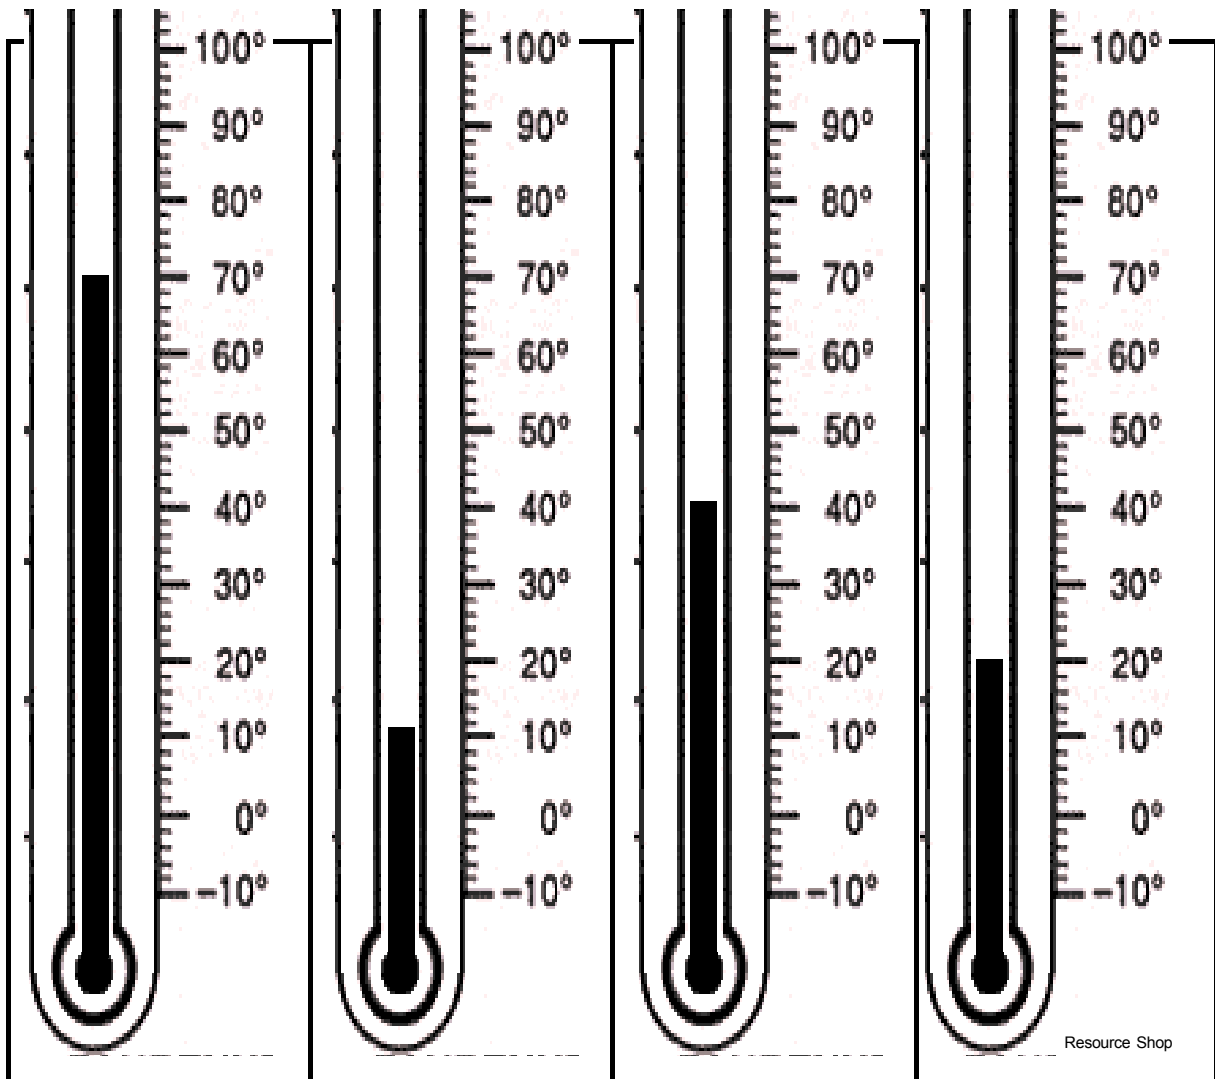

Take My Temperature!

SEN

Match the temperature with the correct thermometer:

20°C

40°C

10°C

70°C